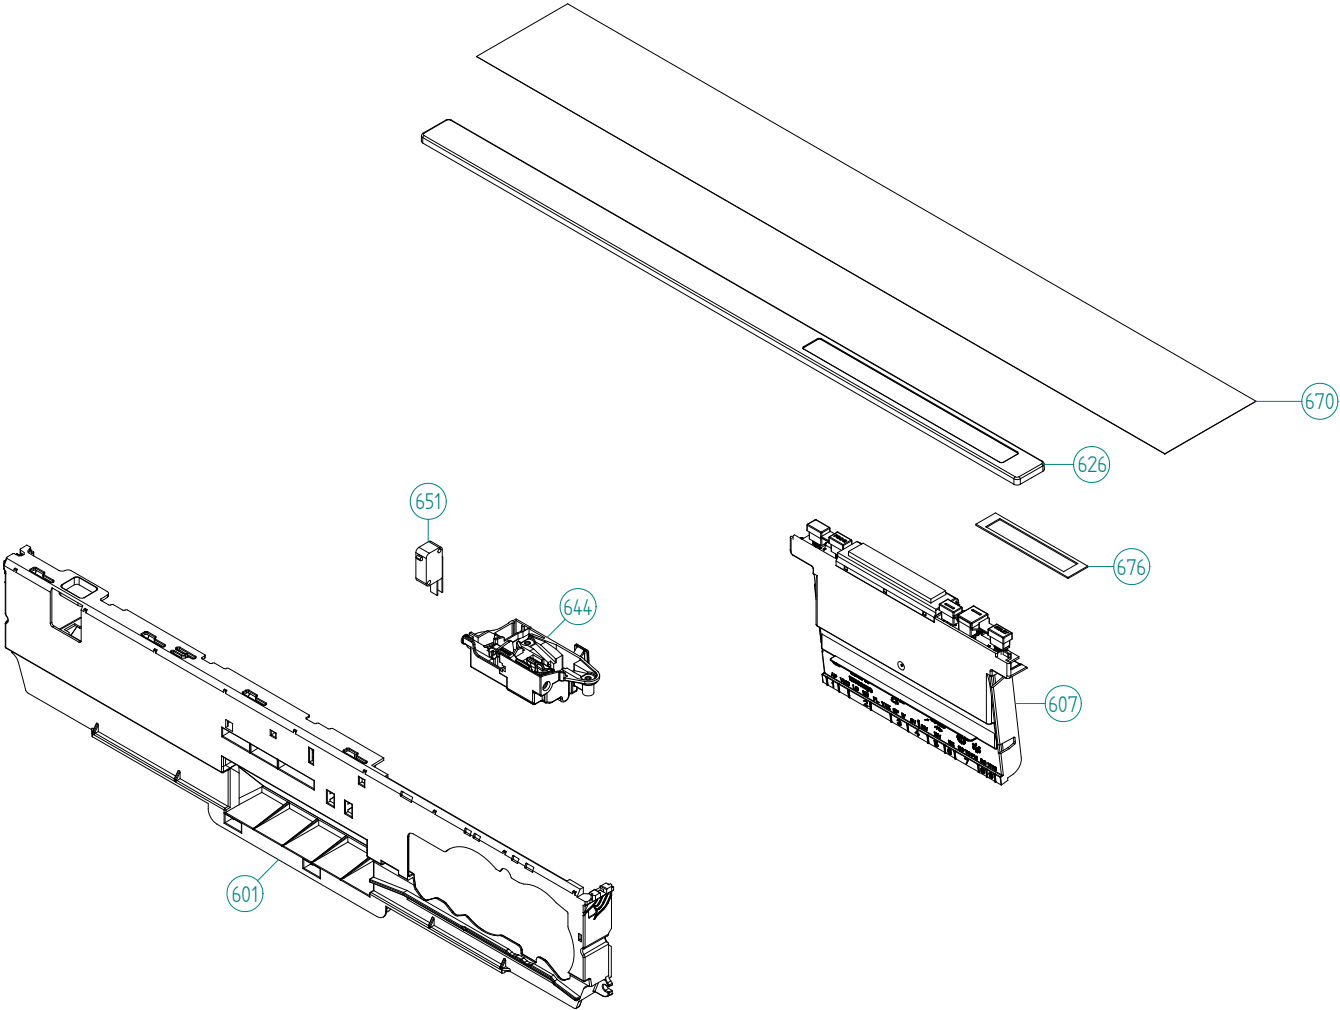

Inner door, panel and related parts

ASKO, D5894 XXL FI US - Titan (DW90.3)

Pos	Spare part No.	Description	Qty	Comment
501	8801381	Inner door w/fan DW70	1 Pc's	
501-b	8902121	SCREW A2-MKFT 5X10	4 Pc's	
502	8089579	FAN CPL FOR SENSOR 120V 60HZ	1 Pc's	
502-a	8058501	ORing Turbo Fan Dry 05/06 DW	1 Pc's	
502-b	8801438	KIT WITH NEW WAXMOTOR DW	1 Pc's	
502-c	8902085	Screw 20T for Plastic	1 Pc's	
503	8080100	HUMIDITY SENSOR ROHS *ESD* UL4	1 Pc's	
504	8083095	COMBIDISP AWECO REED 120V DW90	1 Pc's	
505	8089953	HINGE RIGHT PAINTED	1 Pc's	
506	8089952	HINGE LEFT PAINTED	1 Pc's	
507	8057530	Screw hinge 05	2 Pc's	
507-a	33500262	Nut Term Block	2 Pc's	
508	8088699	WASHER HINGE BEARING	2 Pc's	
509	8078040	Air Channel DW70	1 Pc's	
510	8801294	DOOR SEAL LOWER W.CORNER GUARD	1 Pc's	
511	8078017-PES-81	Outer door-high Int adjust XXL	1 Pc's	
511-a	8900646	Screw 20 Torx SS	6 Pc's	
517	8074012-81	Adj Frame Air Channel	1 Pc's	
517-a	8902133	Screw	2 Pc's	
522	8089401	LOCKKING RING 2 FAN HOUSE UL4	1 Pc's	
522-a	8902085	Screw 20T for Plastic	2 Pc's	
523	8079546	INTERM.STAY XL FI EU	1 Pc's	
523-a	8902357	Screw RTS 4.2X13 FZB T20	2 Pc's	
523-b	8900646	Screw 20 Torx SS	2 Pc's	
524	8083978-33	AIR NOZZLE INTEGRATED	1 Pc's	
526	8058484	SS Coverplate Turbo Fan DW	1 Pc's	
526-a	8902085	Screw 20T for Plastic	2 Pc's	
529	8074278	Bracket for harness	1 Pc's	
531	8074258	Sound Absorbtion Outer Door	1 Pc's	
538	8084400	INSULATION 240X130X5	1 Pc's	
542	8079686	COVER, CABLES DW70	1 Pc's	
550	8079558	AIR CANNEL EXTENSION	1 Pc's	
554	8083885	SPACER FAN MOTOR-OUTER DOOR	1 Pc's	
555	8078098	STATUS LIGHT COMPLETE UL4	1 Pc's	
556	8083993	SEALING HUMIDITY SENSOR	1 Pc's	
559	8082486	SOUND ABSORPT THIN OUTER DOOR	1 Pc's	