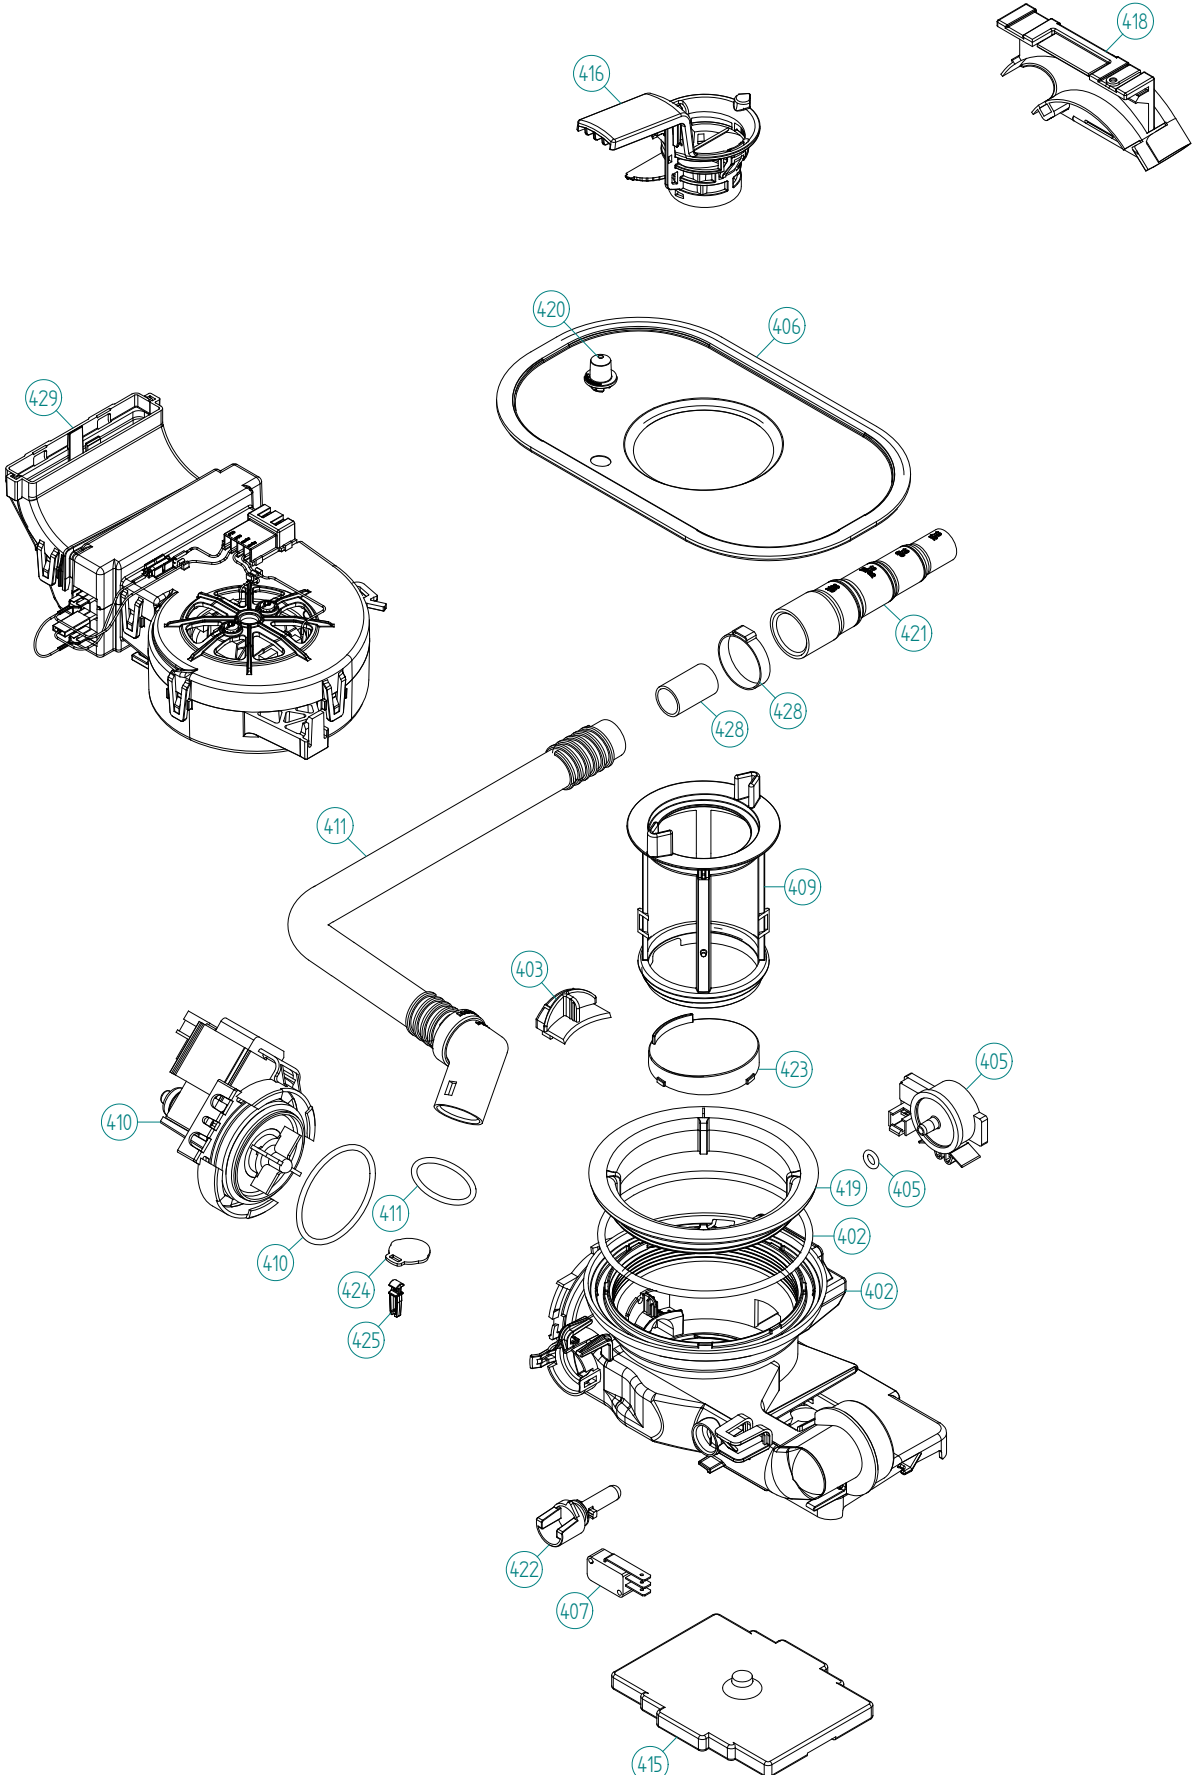

Baskets and related parts

ASKO, D5894 XXL FI US - Titan (DW90.3)

Pos	Spare part No.	Description	Qty	Comment
294	8078058	COVER AIRBREAK UL4	1	Pc's

Wash System

ASKO, D5894 XXL FI US - Titan (DW90.3)

Pos	Spare part No.	Description	Qty	Comment
301	8078001	-	1 Pc's	Not a spare part
303	8078082	CIRC.PUMP 120V 60HZ	1 Pc's	
303-a	8083804	Capacitor 7 0UF 400V P2 CLASS	1 Pc's	
304	8079683	RUBBER DAMPER HI CIRC.PUMP UL4	1 Pc's	
305	8801463	HEATER W.INSERT 1200W120V DW70	1 Pc's	
306	8083603	Seal Heating Element DW70/90	1 Pc's	
307	8079575	INSERT FOR HEATER	1 Pc's	
308	8073385-77	Cup Drainage Gray	1 Pc's	
310	8801409	KIT HOSE INCL.CLAMPS CIRK.PUMP	1 Pc's	
312	8801270	Spray Arm Bearing Kit	1 Pc's	
313	8079108-77	SPRAYARM BEARING H&L U.BASKET	1 Pc's	
314	8078085	WATER DIVERTER VALVE 120V 60HZ	1 Pc's	
314-a	8073003	O-ring	2 Pc's	
317	8079145	SPRAY PIPE KNIFE SPRAYER H&L	1 Pc's	
318	8079112-EDH	SPRAYTUBE ADJ. U-BASK XXL 8,5	1 Pc's	
319	8057504-77	SPRAY PIPE GROMMET LOWER GREY	1 Pc's	
320	8057503-77	Spray Pipe Grommet Upper Gray	1 Pc's	
321	8801359	SPRAYTOWER COMPL H&L BASKET	1 Pc's	
323	8081911-LL-77	SPRAYTOWER L FOR 2 NOZZLE UL4	1 Pc's	
324	8079113-77	GUIDE SPRAYTUBE ADJ BASKET	1 Pc's	
325	8072891	Spray Arm Lower Complete	1 Pc's	
326	8079111	SPRAYARM CPL H&L BASKET	1 Pc's	
327	8073381	Tube Pot Rinse	1 Pc's	
327	8079147	POT RINSE TUBE	1 Pc's	
327-a	8902085	Screw 20T for Plastic	2 Pc's	
328	8071607	Locking Spray Pipe Bearing	1 Pc's	
331	8072543-77	Spray Nozzle	2 Pc's	For part no 8073381 and 8076902-L-77
350	8079268-77	TERMINAL CONN.SPRAY TUBE M.B	1 Pc's	
351	8079265-77	SPRAY TUBE HOLDER MIDDLEBASKET	1 Pc's	
352	8079576-77	Cap Spray Tube Inlet Mid/Bask	1 Pc's	
353	8080860	SPRAY PIPE MIDDLE BASKET	2 Pc's	
354	8079266-77	CONNECTION SPRAY PIPE BASKET	1 Pc's	
355	8079267-77	SPRAY PIPE GROMMET MIDDLE BASK	1 Pc's	
356	8080666	OVERFLOW CHANNEL	1 Pc's	
357	8083603	Seal Heating Element DW70/90	1 Pc's	
358	8079261-77	INSERT SPRAYARM BEAR.H&L BASK.	1 Pc's	
359	8901765	ORing det Comp 03/04 DW	1 Pc's	