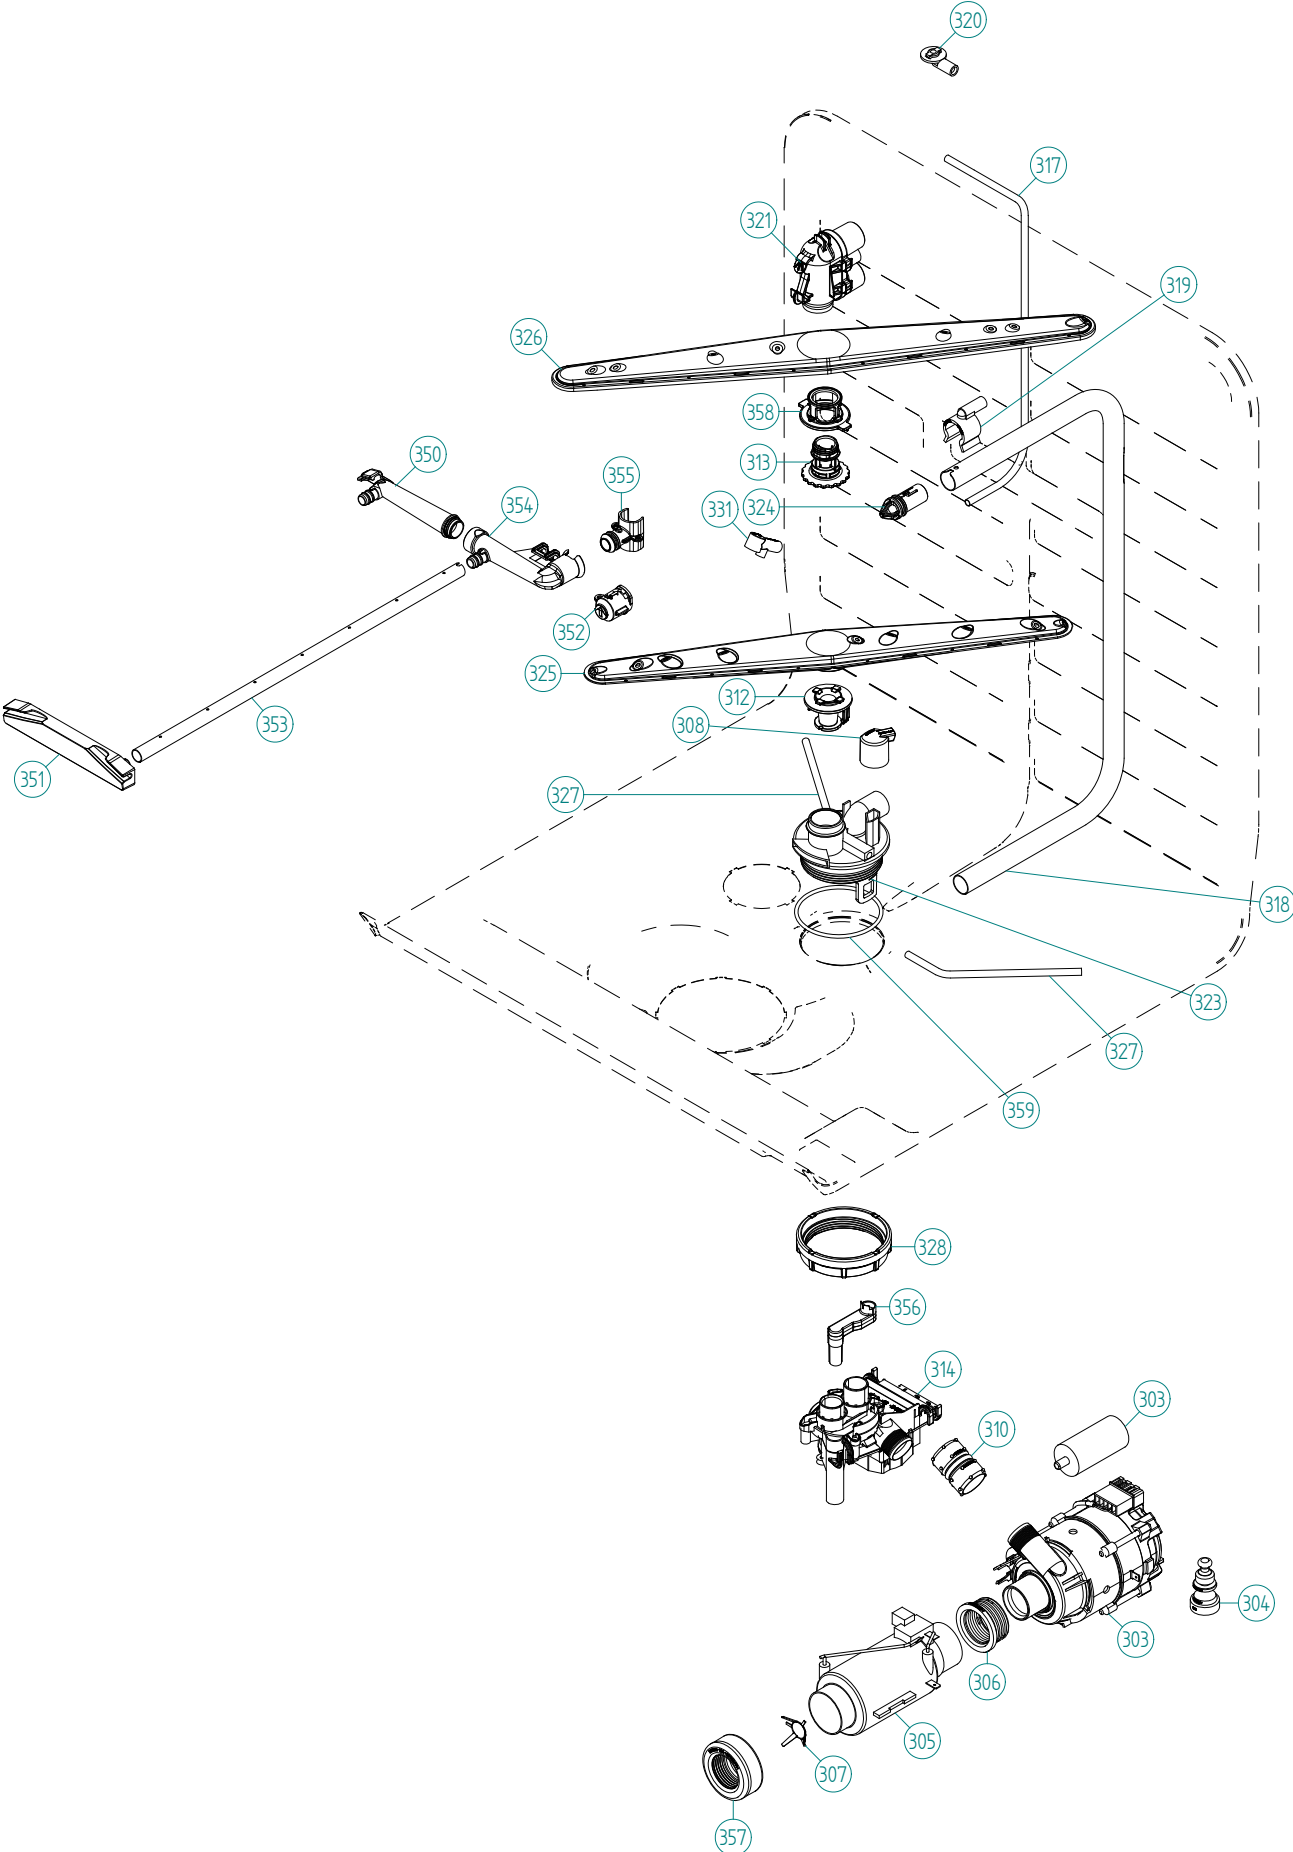

Wash System

ASKO, D5894 XXL FI US - Titan (DW90.3)

Pos	Spare part No.	Description	Qty	Comment
301	8078001	-	1 Pc's	Not a spare part
303	8078082	CIRC.PUMP 120V 60HZ	1 Pc's	
303-a	8083804	Capacitor 7 0UF 400V P2 CLASS	1 Pc's	
304	8079683	RUBBER DAMPER HI CIRC.PUMP UL4	1 Pc's	
305	8801463	HEATER W.INSERT 1200W120V DW70	1 Pc's	
306	8083603	Seal Heating Element DW70/90	1 Pc's	
307	8079575	INSERT FOR HEATER	1 Pc's	
308	8073385-77	Cup Drainage Gray	1 Pc's	
310	8801409	KIT HOSE INCL.CLAMPS CIRK.PUMP	1 Pc's	
312	8801270	Spray Arm Bearing Kit	1 Pc's	
313	8079108-77	SPRAYARM BEARING H&L U.BASKET	1 Pc's	
314	8078085	WATER DIVERTER VALVE 120V 60HZ	1 Pc's	
314-a	8073003	O-ring	2 Pc's	
317	8079145	SPRAY PIPE KNIFE SPRAYER H&L	1 Pc's	
318	8079112-EDH	SPRAYTUBE ADJ. U-BASK XXL 8,5	1 Pc's	
319	8057504-77	SPRAY PIPE GROMMET LOWER GREY	1 Pc's	
320	8057503-77	Spray Pipe Grommet Upper Gray	1 Pc's	
321	8801359	SPRAYTOWER COMPL H&L BASKET	1 Pc's	
323	8081911-LL-77	SPRAYTOWER L FOR 2 NOZZLE UL4	1 Pc's	
324	8079113-77	GUIDE SPRAYTUBE ADJ BASKET	1 Pc's	
325	8072891	Spray Arm Lower Complete	1 Pc's	
326	8079111	SPRAYARM CPL H&L BASKET	1 Pc's	
327	8073381	Tube Pot Rinse	1 Pc's	
327	8079147	POT RINSE TUBE	1 Pc's	
327-a	8902085	Screw 20T for Plastic	2 Pc's	
328	8071607	Locking Spray Pipe Bearing	1 Pc's	
331	8072543-77	Spray Nozzle	2 Pc's	For part no 8073381 and 8076902-L-77
350	8079268-77	TERMINAL CONN.SPRAY TUBE M.B	1 Pc's	
351	8079265-77	SPRAY TUBE HOLDER MIDDLEBASKET	1 Pc's	
352	8079576-77	Cap Spray Tube Inlet Mid/Bask	1 Pc's	
353	8080860	SPRAY PIPE MIDDLE BASKET	2 Pc's	
354	8079266-77	CONNECTION SPRAY PIPE BASKET	1 Pc's	
355	8079267-77	SPRAY PIPE GROMMET MIDDLE BASK	1 Pc's	
356	8080666	OVERFLOW CHANNEL	1 Pc's	
357	8083603	Seal Heating Element DW70/90	1 Pc's	
358	8079261-77	INSERT SPRAYARM BEAR.H&L BASK.	1 Pc's	
359	8901765	ORing det Comp 03/04 DW	1 Pc's