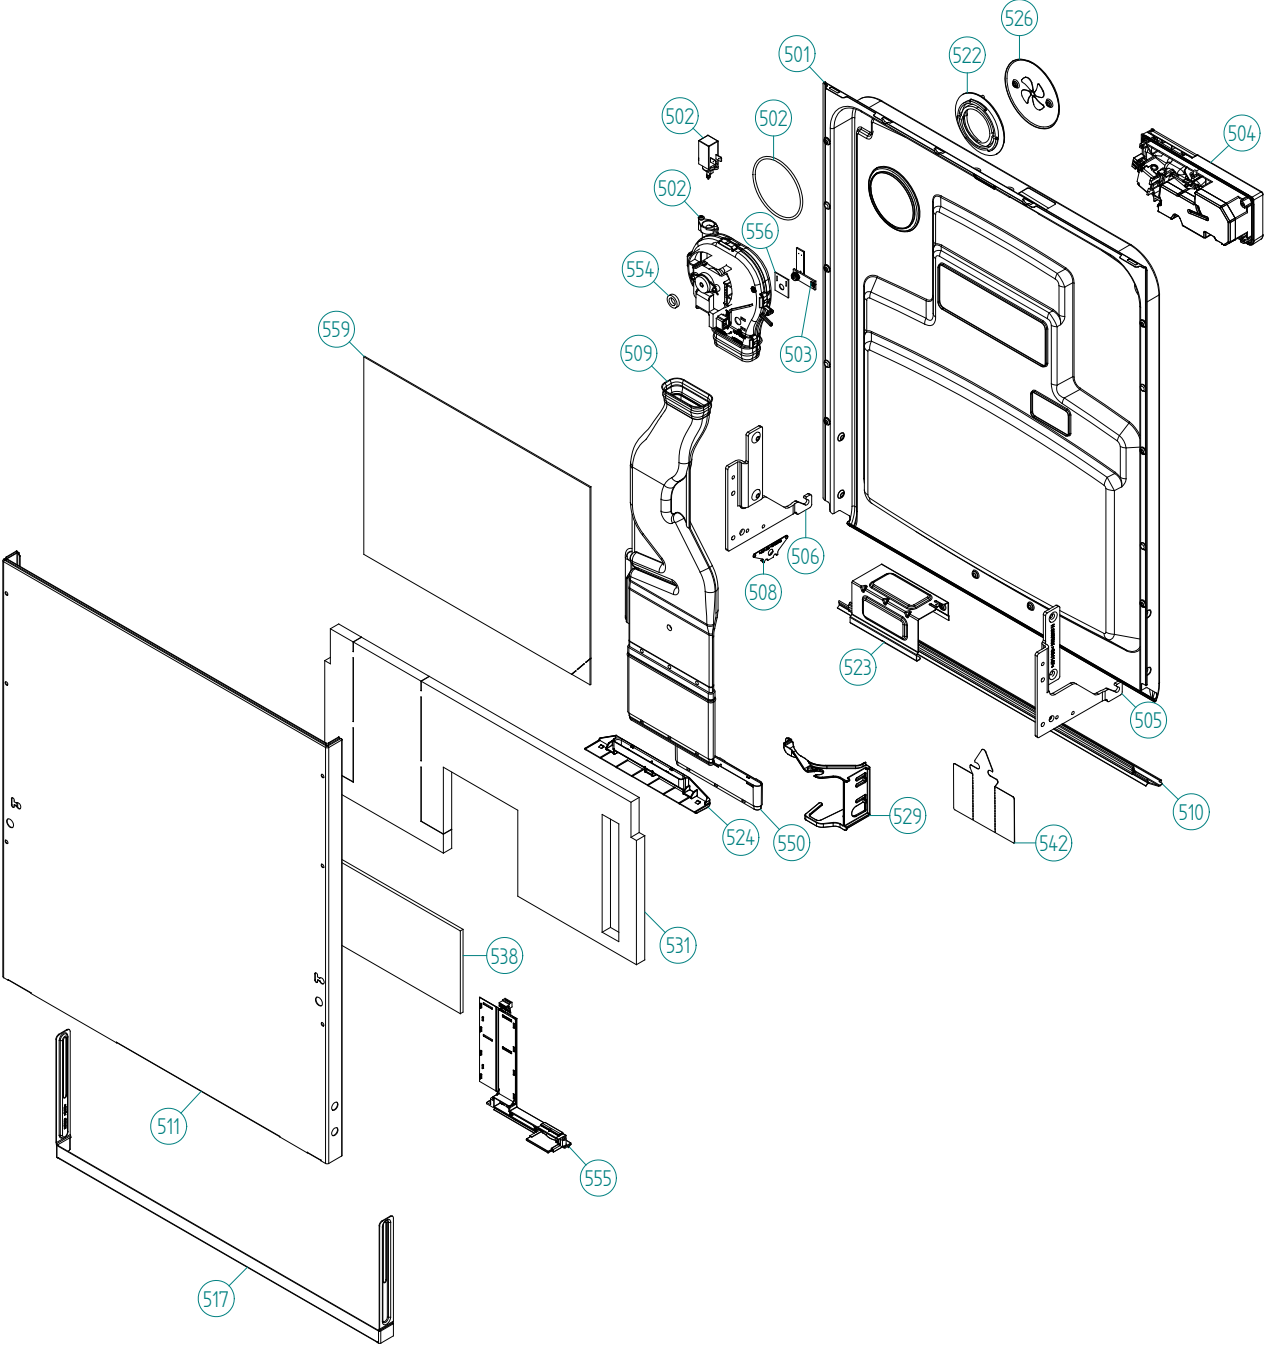

Inner door, panel and related parts

ASKO, D5894 XXL FI US - Titan (DW90.3)

Pos	Spare part No.	Description	Qty	Comment
501	8801381	Inner door w/fan DW70	1 Pc's	
501-b	8902121	SCREW A2-MKFT 5X10	4 Pc's	
502	8089579	FAN CPL FOR SENSOR 120V 60HZ	1 Pc's	
502-a	8058501	ORing Turbo Fan Dry 05/06 DW	1 Pc's	
502-b	8801438	KIT WITH NEW WAXMOTOR DW	1 Pc's	
502-c	8902085	Screw 20T for Plastic	1 Pc's	
503	8080100	HUMIDITY SENSOR ROHS *ESD* UL4	1 Pc's	
504	8083095	COMBIDISP AWECO REED 120V DW90	1 Pc's	
505	8089953	HINGE RIGHT PAINTED	1 Pc's	
506	8089952	HINGE LEFT PAINTED	1 Pc's	
507	8057530	Screw hinge 05	2 Pc's	
507-a	33500262	Nut Term Block	2 Pc's	
508	8088699	WASHER HINGE BEARING	2 Pc's	
509	8078040	Air Channel DW70	1 Pc's	
510	8801294	DOOR SEAL LOWER W.CORNER GUARD	1 Pc's	
511	8078017-PES-81	Outer door-high Int adjust XXL	1 Pc's	
511-a	8900646	Screw 20 Torx SS	6 Pc's	
517	8074012-81	Adj Frame Air Channel	1 Pc's	
517-a	8902133	Screw	2 Pc's	
522	8089401	LOCKKING RING 2 FAN HOUSE UL4	1 Pc's	
522-a	8902085	Screw 20T for Plastic	2 Pc's	
523	8079546	INTERM.STAY XL FI EU	1 Pc's	
523-a	8902357	Screw RTS 4.2X13 FZB T20	2 Pc's	
523-b	8900646	Screw 20 Torx SS	2 Pc's	
524	8083978-33	AIR NOZZLE INTEGRATED	1 Pc's	
526	8058484	SS Coverplate Turbo Fan DW	1 Pc's	
526-a	8902085	Screw 20T for Plastic	2 Pc's	
529	8074278	Bracket for harness	1 Pc's	
531	8074258	Sound Absorbtion Outer Door	1 Pc's	
538	8084400	INSULATION 240X130X5	1 Pc's	
542	8079686	COVER, CABLES DW70	1 Pc's	
550	8079558	AIR CANNEL EXTENSION	1 Pc's	
554	8083885	SPACER FAN MOTOR-OUTER DOOR	1 Pc's	
555	8078098	STATUS LIGHT COMPLETE UL4	1 Pc's	
556	8083993	SEALING HUMIDITY SENSOR	1 Pc's	
559	8082486	SOUND ABSORPT THIN OUTER DOOR	1 Pc's