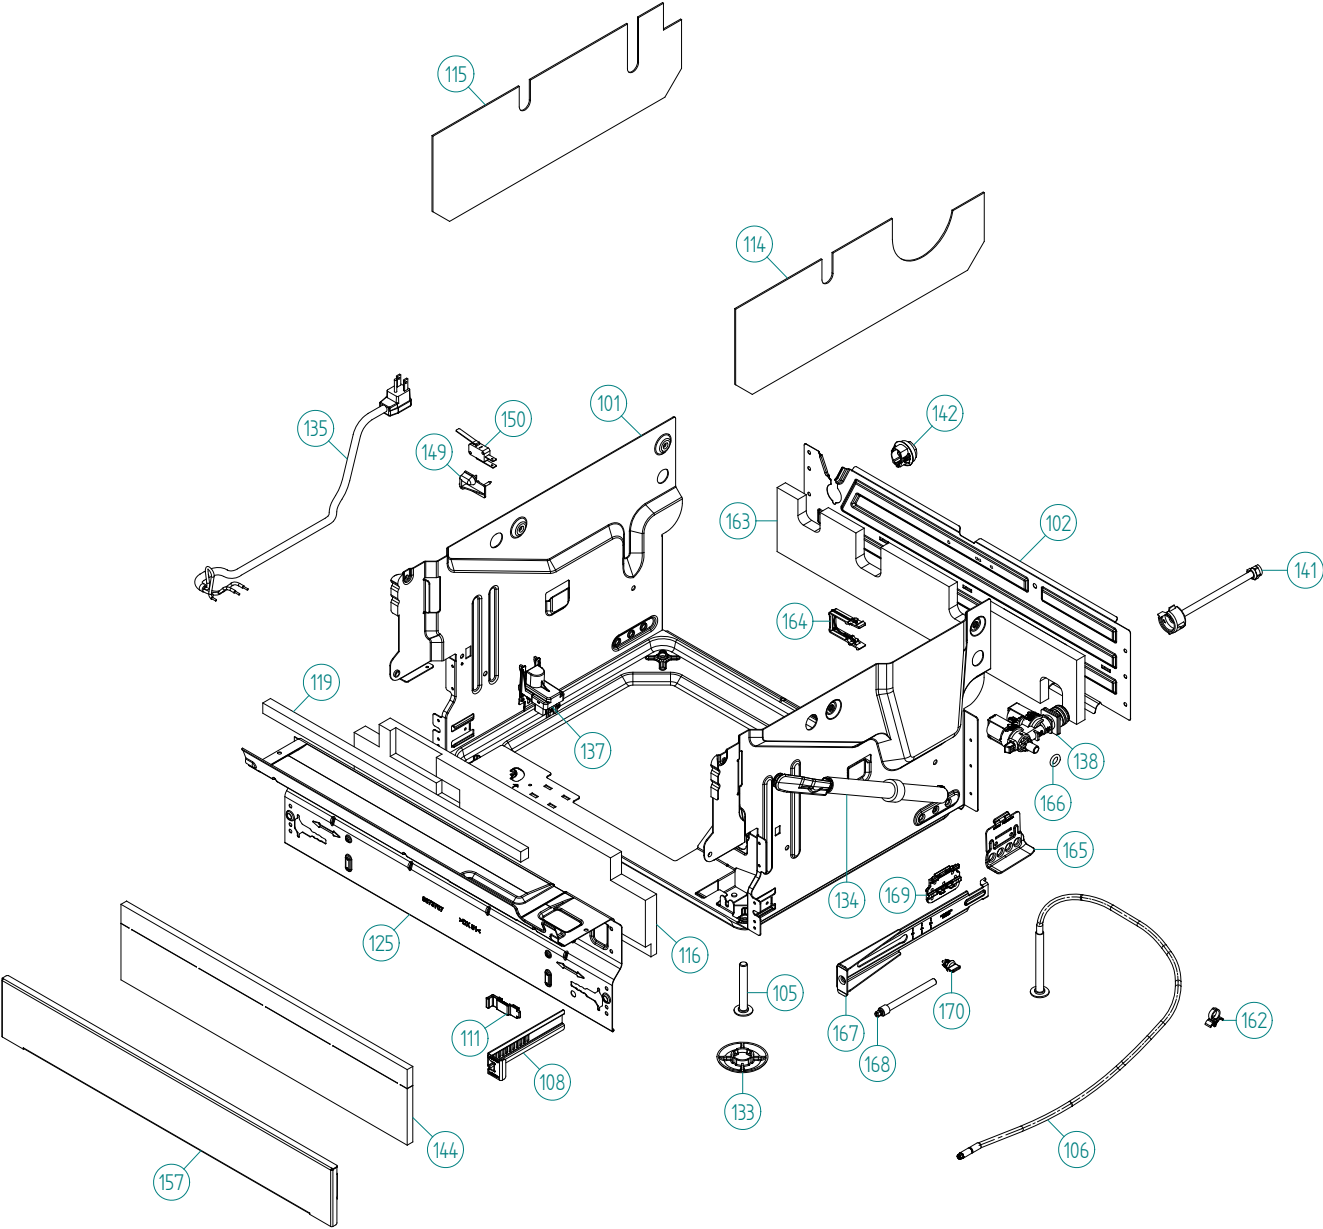

Base and related parts

ASKO, D5894 XXL FI US - Titan (DW90.3)

Pos	Spare part No.	Description	Qty	Comment
101	8801387	BOTTOM OUTER COMPL.	1 Pc's	
101-a	8901104	Screw 20 Torx Machine	2 Pc's	
101-b	8901110	Screw w/ORing DW 05/06 25T	4 Pc's	
102	8078006	REAR PANEL	1 Pc's	
102-a	8902357	Screw RTS 4.2X13 FZB T20	4 Pc's	
105	8074228	Leveling Foot M10X75 T30 8.8 FZB	2 Pc's	
106	8082222	FOOT ADJUSTABLE FROM FRONT CPL	1 Pc's	
108	8073480	Toe Kick bracket Right & Left	2 Pc's	
111	8073481-49	Toe Kick Bracket Clip L-Grey	2 Pc's	
114	8078109	SOUND ABSORP. SELF AD. RIGHT	1 Pc's	
115	8078108	SOUND ABSORP. SELF AD. LEFT	1 Pc's	
116	8078114	SOUND ABSORBENT GUARD PLATE	1 Pc's	
119	8078122	SOUND ABSORPTION PROFILE	1 Pc's	
125	8078007-81	GUARD PLATE FLANGED TITANIUM	1 Pc's	
125-a	8902357	Screw RTS 4.2X13 FZB T20	4 Pc's	
133	8051957	Glide Foot	3 Pc's	
134	8079551	DOOR SPRING ADJUST. COMPL	2 Pc's	
135	8083262	CORD SET 15A AMERICA	1 Pc's	
137	8083041	Terminal Block w/RFI DW70	1 Pc's	
137-a	8901097	Screw Terminal	1 Pc's	
138	8801374	KIT INL.VALVE/LOCKARM SEC.120V	1 Pc's	
141	8079522	PEX Inlet hose DW	1 Pc's	
141-a	8074473	SEALING EPDM 13X9,1	1 Pc's	
141-b	8090072	SEAL 3/4 EPDM 25,9X10,9X2	1 Pc's	
142	8006948	Grommet	1 Pc's	
144	8089570	Sound Absorb Toe Kick	1 Pc's	
149	8054907	BRACKET LAMP SWITCH	1 Pc's	
149-a	8902087	Screw Plastic Housing 20 Torx	1 Pc's	
150	8087937	MICROSWITCH LIGH STRAIGHT LEVE	1 Pc's	
157	8073566-81	Toe Kick Mettalic	1 Pc's	
162	8079832	CABLE HOLDER SRC-8-01	1 Pc's	
163	8078113	SOUND ABSORPTION REARPANEL	1 Pc's	
164	8079597	LOCK ARM INLET VALVE	1 Pc's	
165	8078013	DOOR SPRING HOLDER	2 Pc's	
165-a	8902362	SCREW RTK ST 4,2X9,5 FZB WAX.	2 Pc's	
166	8901779	O-RING 10X3,5	1 Pc's	
167	8076804	ADJUSTABLE SHEET DOOR SPRING	1 Pc's	
167-a	8902357	Screw RTS 4.2X13 FZB T20	2 Pc's	
168	8076806	SCREW ADJUSTABLE DOOR SPRING	2 Pc's	
169	8079544	GLIDE WASHER ADJUST.DOORSRING	2 Pc's	
170	8079545	GUIDANCE ADJUST.DOORSRING	2 Pc's	